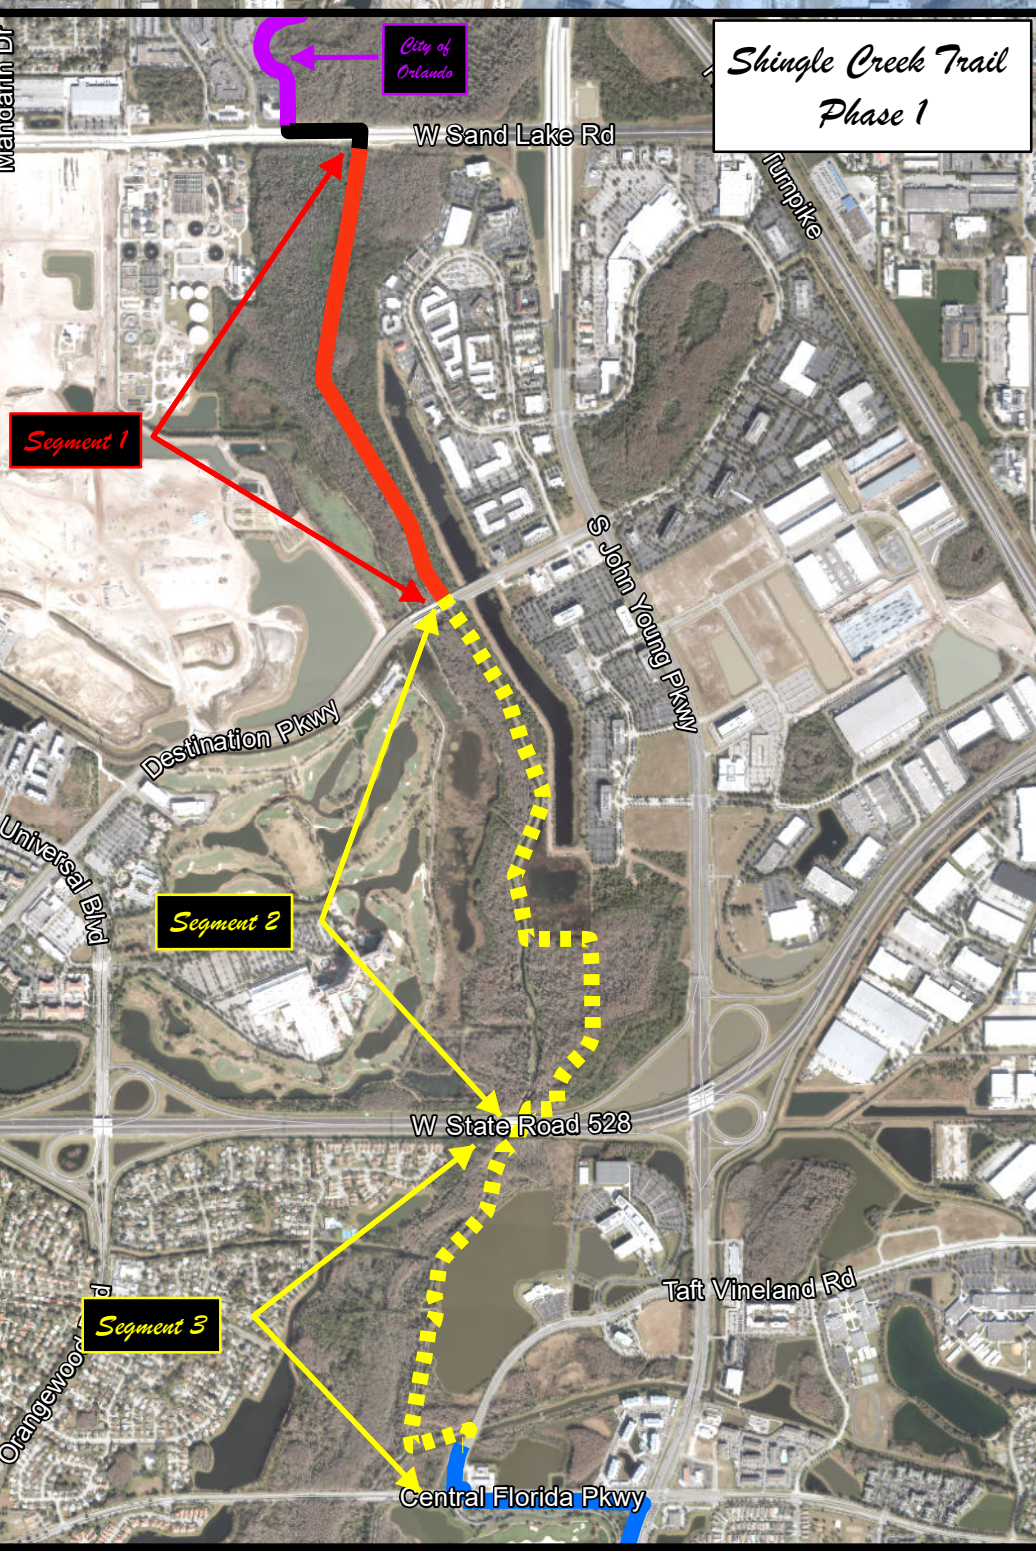

Shingle Creek Trail (Orange County)

Trail By Orange County

- █ Phase 1 Segment 1
- █ Phase 1 Segment 2 and 3
- █ Phase 2
- █ Phase 3

Trail By Others

- █ FDOT
- █ Shingle Creek (Orlando)
- █ Shingle Creek (Kissimmee)
- Major Streets
- + City of Orlando
- County Boundary

Facts and Figures

PHASE	MILES	FROM	TO
1, Segment 1	1	Sand Lake Road	Destination Parkway
1, Segment 2	1.36	Destination Parkway	SR 528
1, Segment 3	0.84	SR 528	Taft Vineland Road
2	2.88	Taft Vineland Road	Town Loop Boulevard
3	2.03	Town Loop Boulevard	Osceola County Line

Orlando

*Shingle Creek Trail
Phase 1*

ORANGE COUNTY

OSCEOLA COUNTY