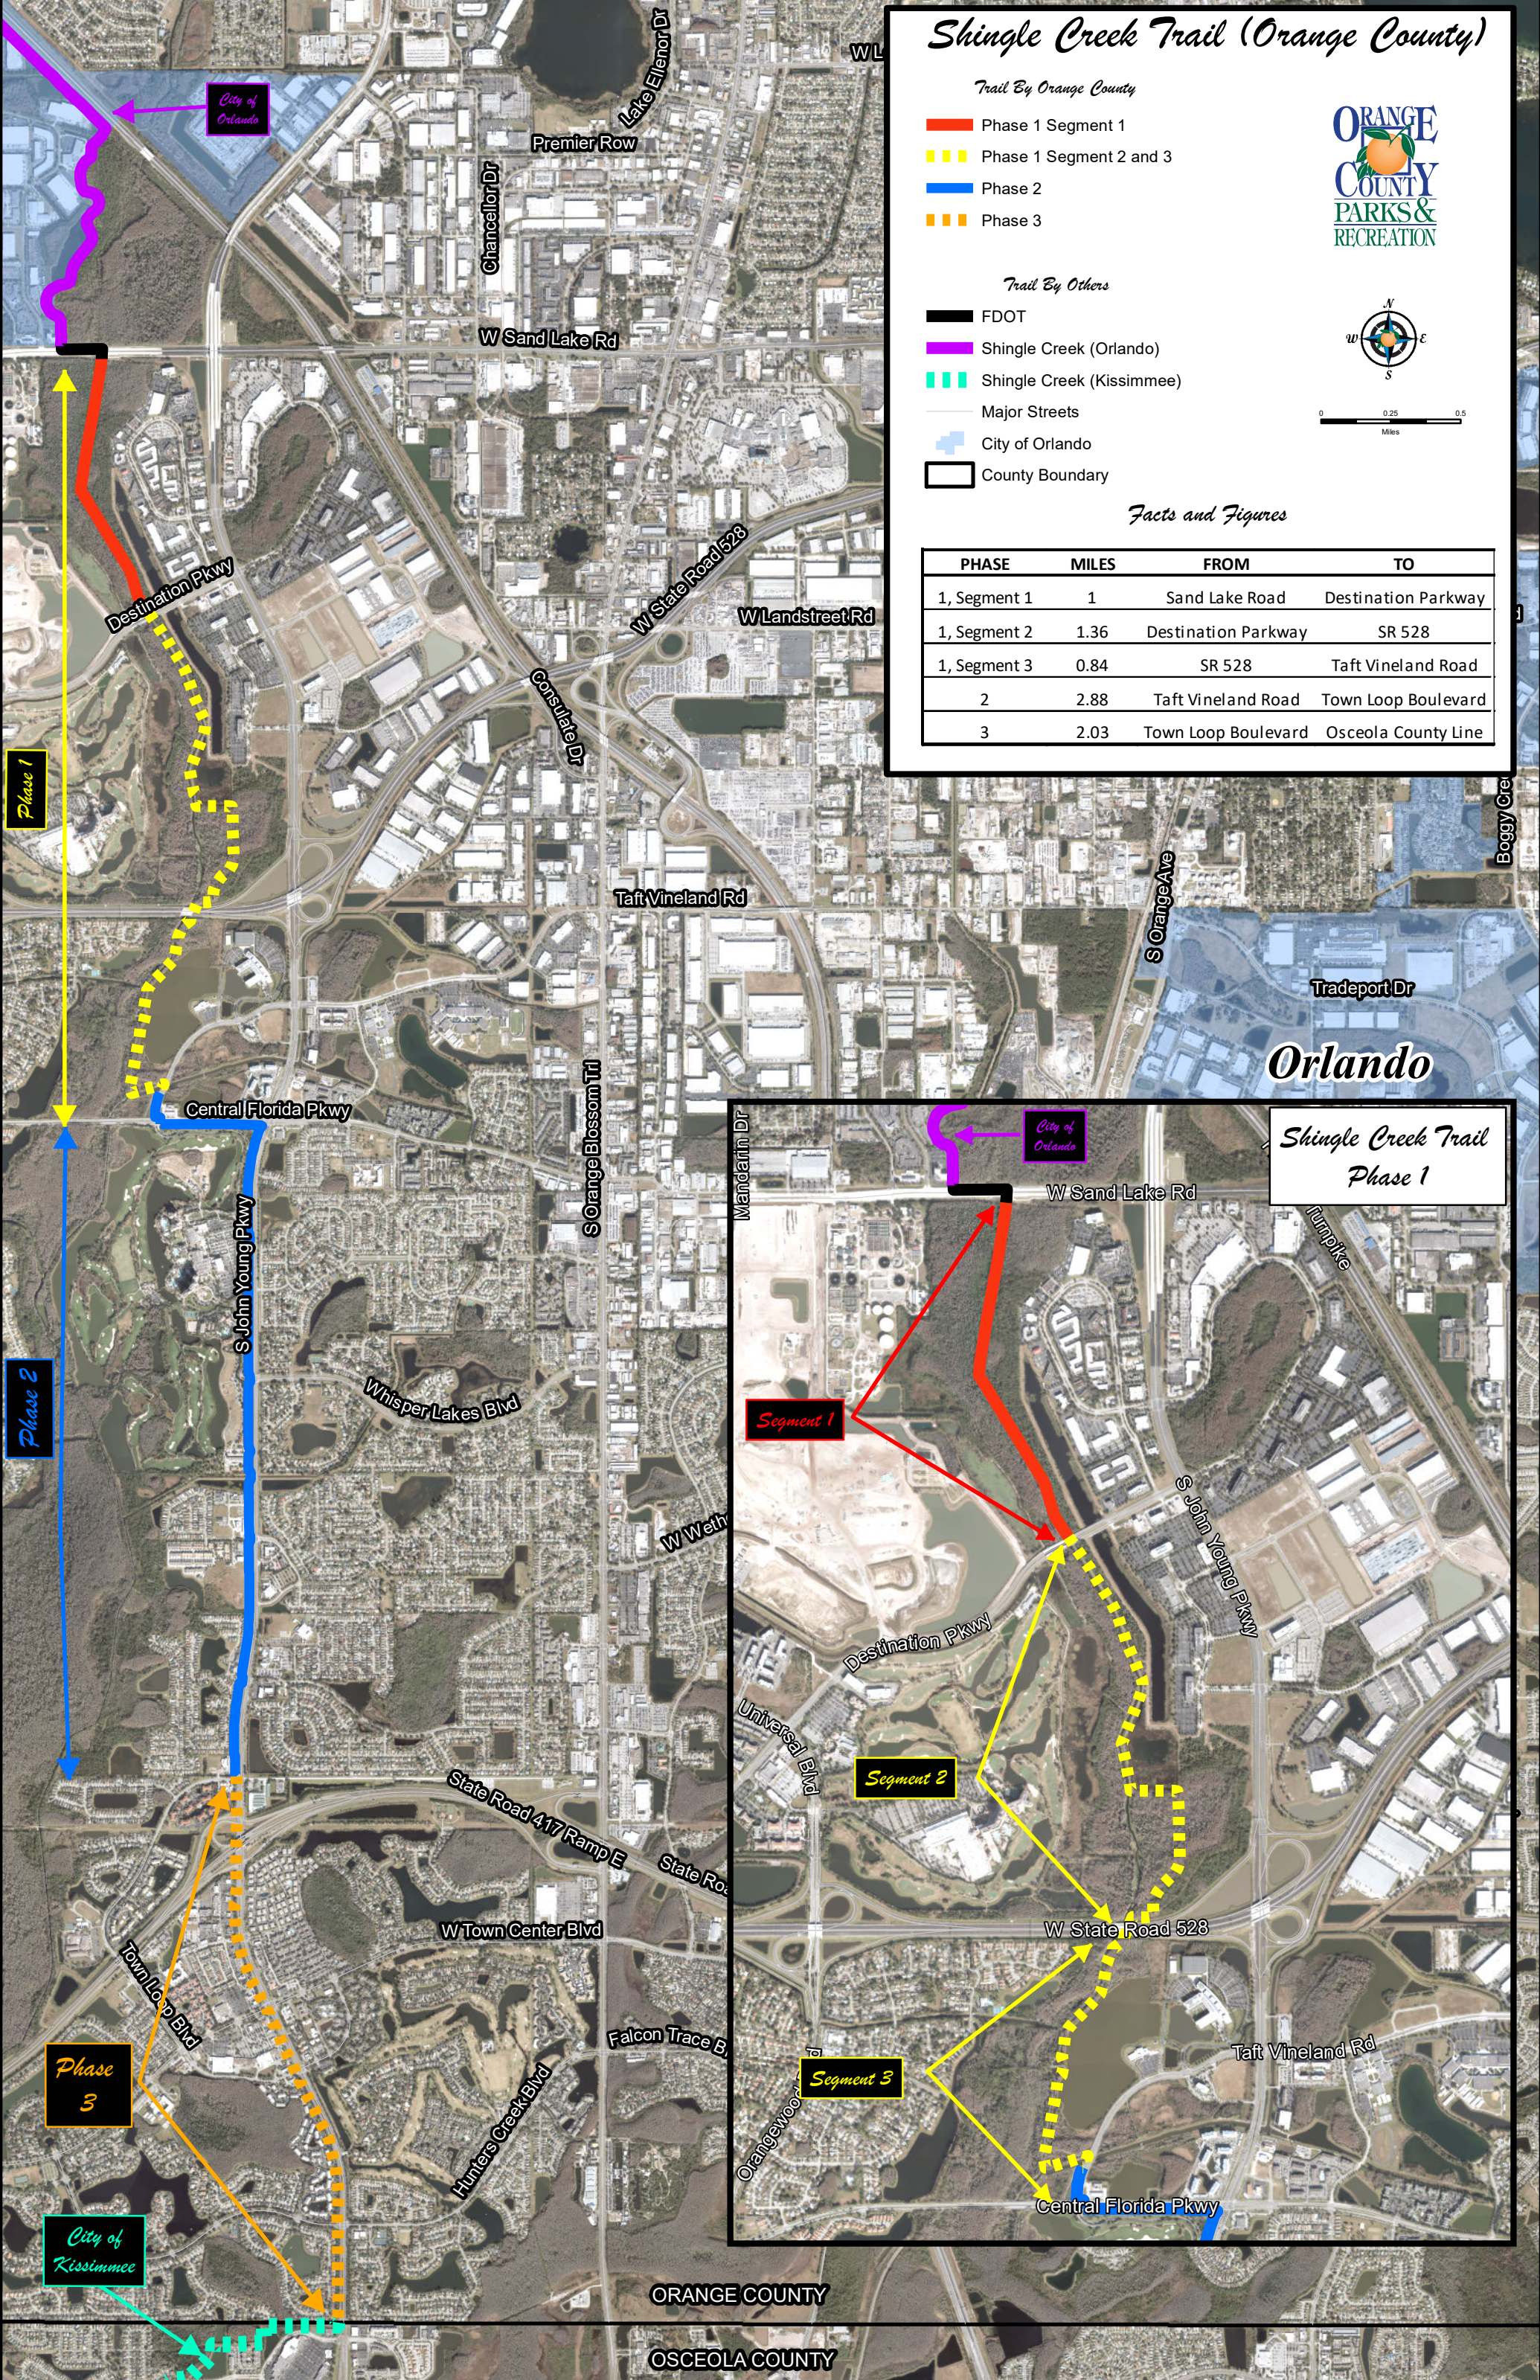

Shingle Creek Trail (Orange County)

Trail By Orange County

- █ Phase 1 Segment 1
- █ Phase 1 Segment 2 and 3
- █ Phase 2
- █ Phase 3

Trail By Others

- █ FDOT
- █ Shingle Creek (Orlando)
- █ Shingle Creek (Kissimmee)
- Major Streets
- + City of Orlando
- County Boundary

Facts and Figures

PHASE	MILES	FROM	TO
1, Segment 1	1	Sand Lake Road	Destination Parkway
1, Segment 2	1.36	Destination Parkway	SR 528
1, Segment 3	0.84	SR 528	Taft Vineland Road
2	2.88	Taft Vineland Road	Town Loop Boulevard
3	2.03	Town Loop Boulevard	Osceola County Line

Orlando

*Shingle Creek Trail
Phase 1*

ORANGE COUNTY

OSCEOLA COUNTY